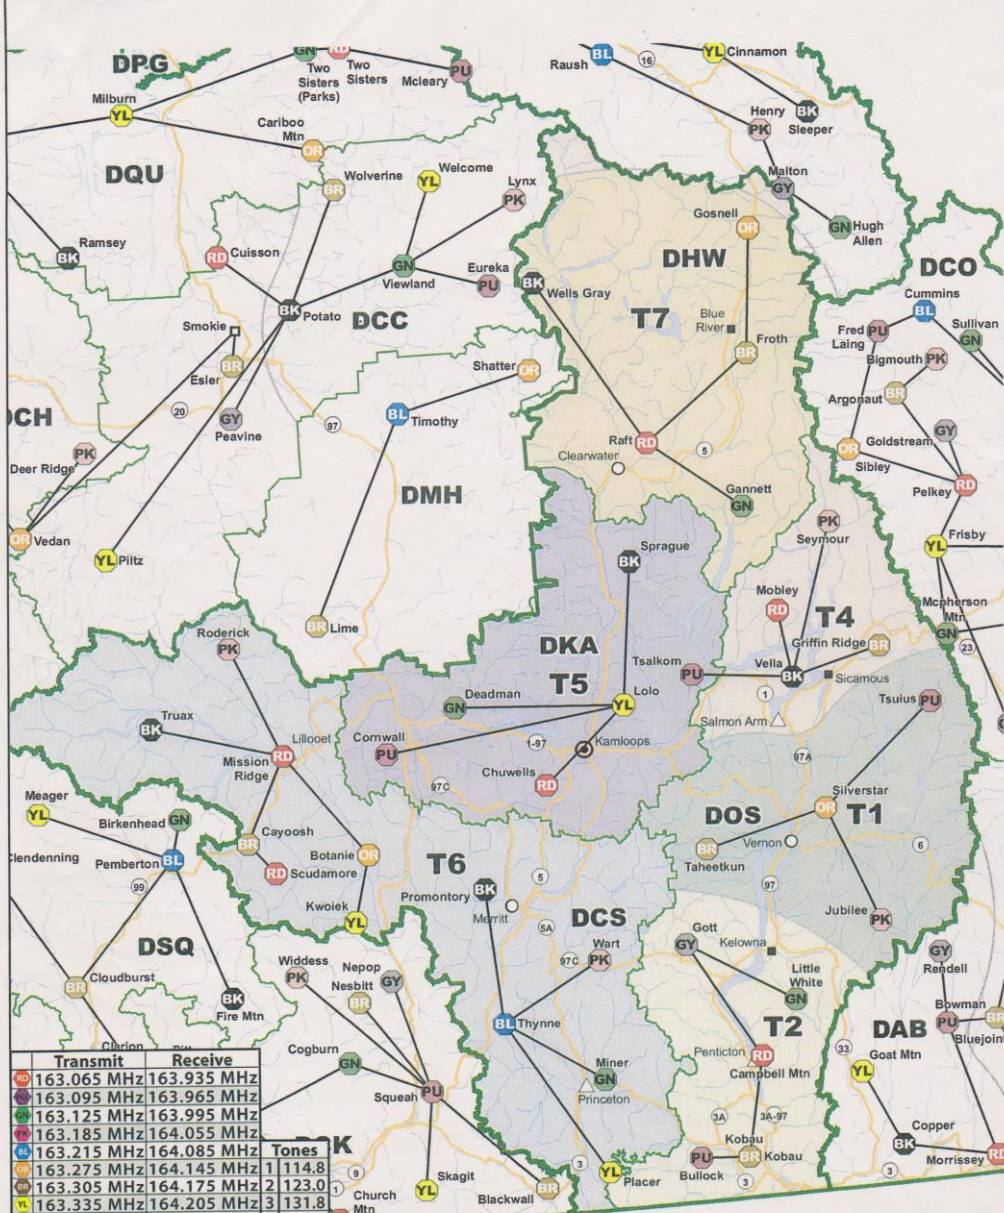

Kamloops Fire Center

Transmit	Receive	Tones
163.065 MHz	163.935 MHz	1 114.8
163.095 MHz	163.965 MHz	2 123.0
163.125 MHz	163.995 MHz	3 131.8
163.185 MHz	164.055 MHz	4 141.3
163.215 MHz	164.085 MHz	5 151.4
163.275 MHz	164.145 MHz	6 162.2
163.305 MHz	164.175 MHz	7 173.8
163.335 MHz	164.205 MHz	8 186.2
163.365 MHz	164.235 MHz	9 192.8
163.395 MHz	164.265 MHz	
163.530 MHz	162.585 MHz	
163.245 MHz	164.115 MHz	
164.835 MHz	166.335 MHz	
154.965 MHz	159.465 MHz	